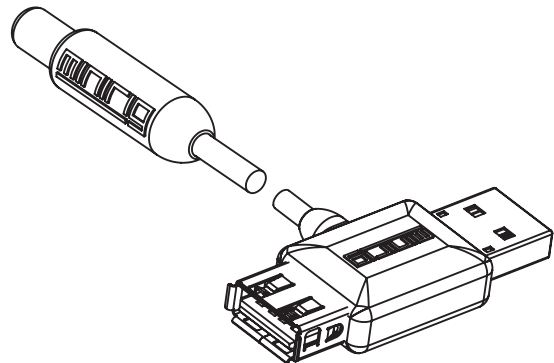

MINI 19

PORTABLE RECHARGEABLE BLUETOOTH SPEAKER

QUICK START GUIDE **MRBT-2**

1. UNPACKING - WHAT IS INSIDE THE PACKAGING

2. POWER ON / OFF

Hold the button for two seconds

3. BLUETOOTH MODE

Open bluetooth settings and
select Minirig to connect