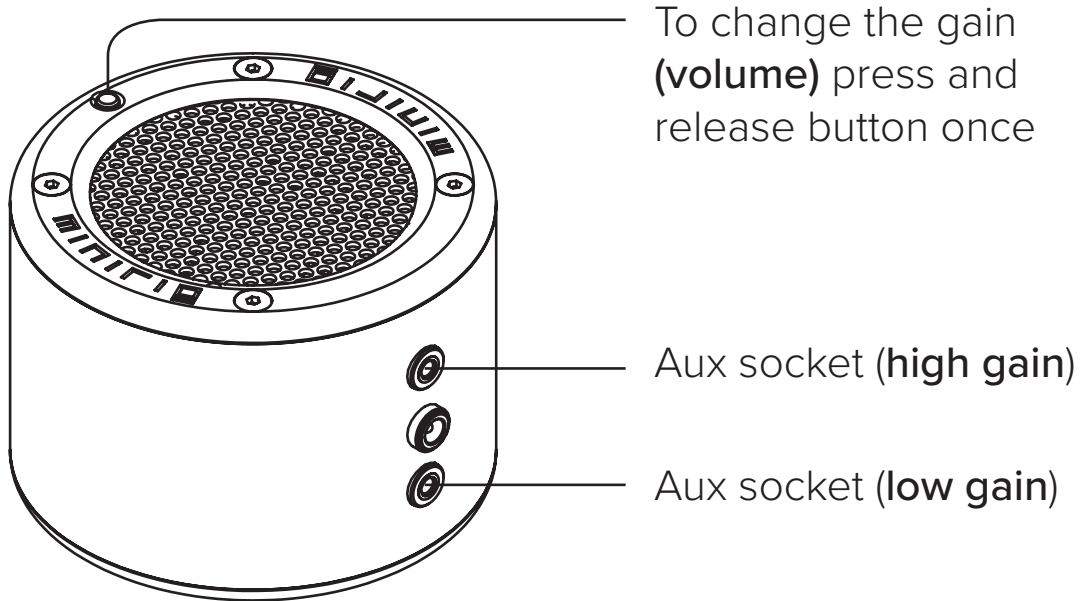

MINI 19

PORTABLE RECHARGEABLE BLUETOOTH SPEAKER

QUICK START GUIDE **MRBT-2**

1. UNPACKING - WHAT IS INSIDE THE PACKAGING

2. POWER ON / OFF

Hold the button for two seconds

3. BLUETOOTH MODE

Open bluetooth settings and
select Minirig to connect

4. CABLE MODE

Ensure Minirig is off before
inserting audio cable

5. GAIN SETTINGS

For the full instruction manual
download the User's Guide at:

www.minirigs.co.uk/support