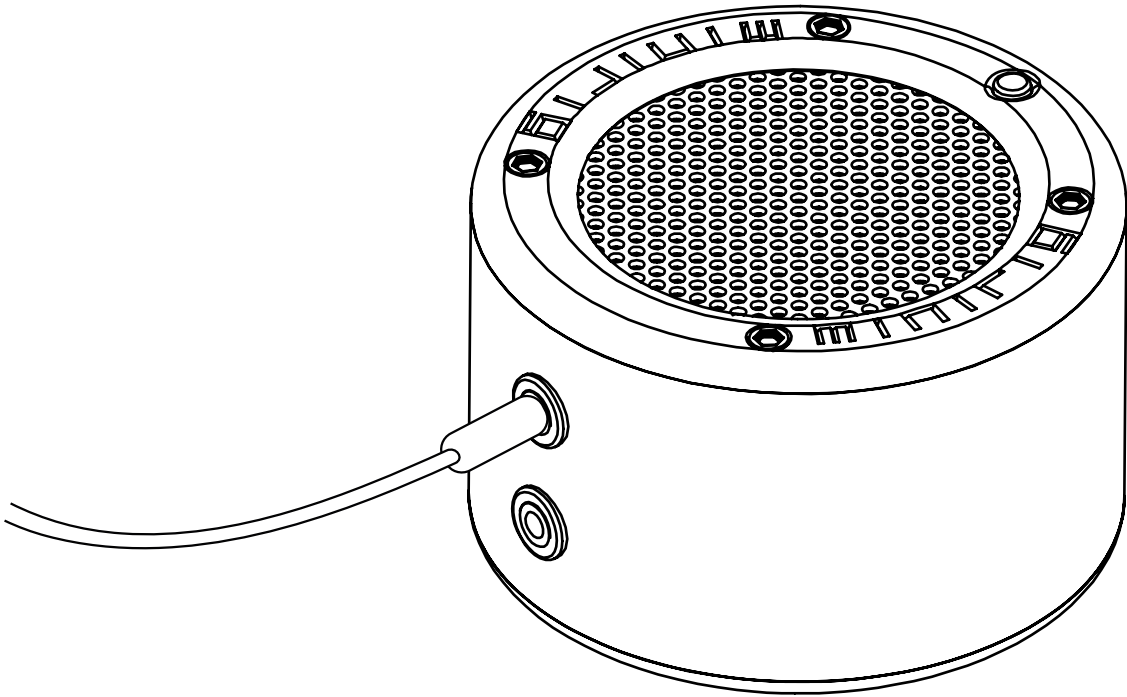

MINIIG mini

PORTABLE RECHARGEABLE BLUETOOTH SPEAKER

QUICK START GUIDE **MRM**

1. UNPACKING - WHAT IS INSIDE THE PACKAGING

2. POWER ON / OFF

Hold the button for two seconds

3. BLUETOOTH MODE

Open bluetooth settings and
select Minirig to connect

4. CABLE MODE

Ensure Minirig Mini is off before
inserting audio cable

5. GAIN SETTINGS

For the full instruction manual
download the User's Guide at:

WWW.MINIRIGS.CO.UK/SUPPORT