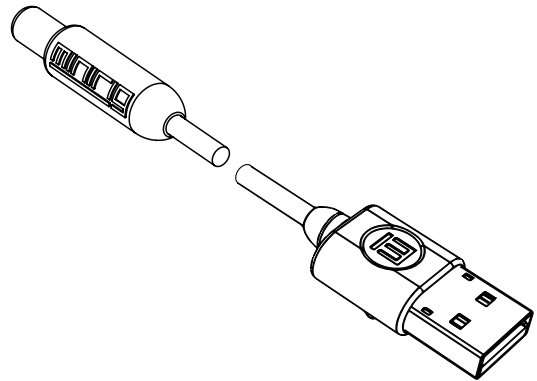

MINIIG mini

PORTABLE RECHARGEABLE BLUETOOTH SPEAKER

QUICK START GUIDE **MRM**

1. UNPACKING - WHAT IS INSIDE THE PACKAGING

2. POWER ON / OFF

Hold the button for two seconds

3. BLUETOOTH MODE

Open bluetooth settings and
select Minirig to connect

4. CABLE MODE

Ensure Minirig Mini is off before
inserting audio cable

5. GAIN SETTINGS

For the full instruction manual
download the User's Guide at:

WWW.MINIRIGS.CO.UK/SUPPORT