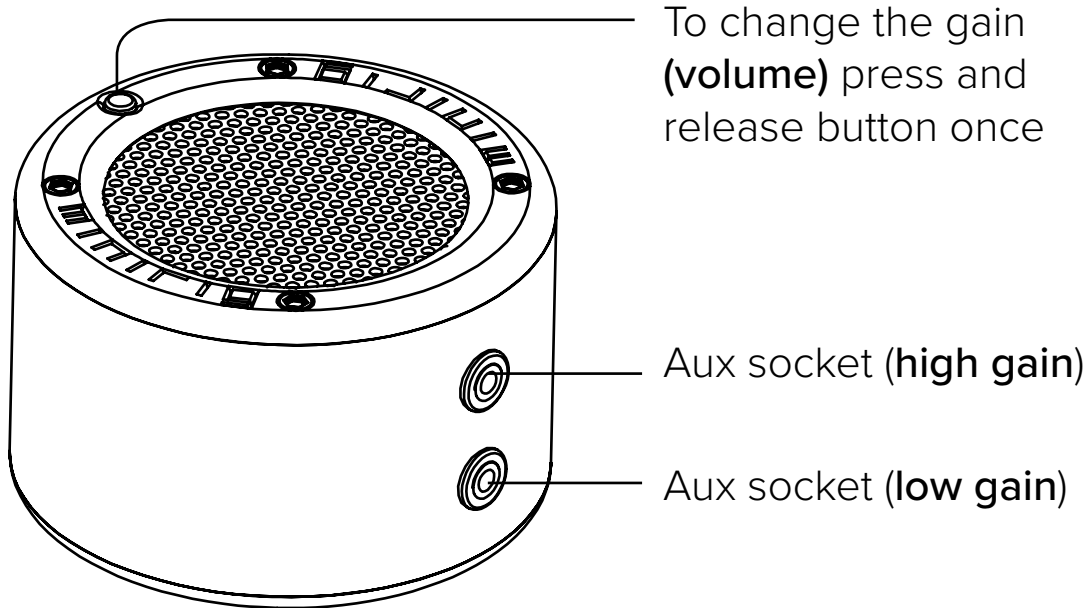

MINIIG mini

PORTABLE RECHARGEABLE BLUETOOTH SPEAKER

QUICK START GUIDE **MRM**

1. UNPACKING - WHAT IS INSIDE THE PACKAGING

2. POWER ON / OFF

Hold the button for two seconds

3. BLUETOOTH MODE

Open bluetooth settings and
select Minirig to connect

4. CABLE MODE

Ensure Minirig Mini is off before
inserting audio cable

5. GAIN SETTINGS

For the full instruction manual
download the User's Guide at:

WWW.MINIRIGS.CO.UK/SUPPORT