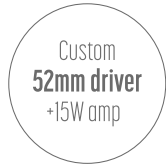

TECHNICAL SPECIFICATION

MINIIG mini

PORTABLE RECHARGEABLE SPEAKER

CONNECTIVITY

- Latest Bluetooth 4.2 technology with support for APTX high quality audio streaming.
- Ability to connect two Minirig Mini's together wirelessly for stereo sound or double the volume.
- Ability to remember up to 8 devices and connect to 2 devices at the same time (multipoint).
- Ability to output Bluetooth audio via the two 3.5mm jack sockets – to link up and connect other Minirigs or Minirig subwoofer or connect up to a hi-fi as Bluetooth receiver.
- Two 3.5mm sockets which work as both audio inputs and outputs allowing easy daisy chaining and different configuration possibilities.

BATTERY

- Best in class battery life: Max 30 hours, average 10 hours and minimum 3 hours.
- 2 to 3 Hours charging time.

RECEIVER MODE

- Your MRM can be used as a Bluetooth receiver where it will output stereo audio via the 3.5mm jack. In this mode the MRM speaker will be muted and audio will be sent to your chosen device (e.g. headphones or Hifi).

ELECTRONICS

- Larger than normal 52mm speaker driver with clear natural sound and high efficiency
- Powerful 15W amplifier and unique adaptive audio electronics
- This enables the Minirig Mini to be the loudest portable speaker on the market for its size

Dimensions	W = 84mm H = 53mm
Weight	314 g
Driver	Custom 52mm with neodymium motor system
Frequency response	70-16000Hz
Battery life max volume	3 hours
Battery life average use	10 hours
Battery life low volume	30 hours
Input power	USB (5V DC @ 800mA)
Amplifier power	1 x 15Wrms
Bluetooth	4.2 with aptX, AAC and wireless stereo
Bluetooth Receiver Mode	Yes (line out / headphones)
Bluetooth Range	>10-30 meters line-of-sight
Charging time	2-3 hours
Audio input/output	2 x 3.5mm mini jack socket
Construction	Anodised aluminium and ABS / polycarbonate
Weatherproofing	Splash resistant
App	IOS and Android