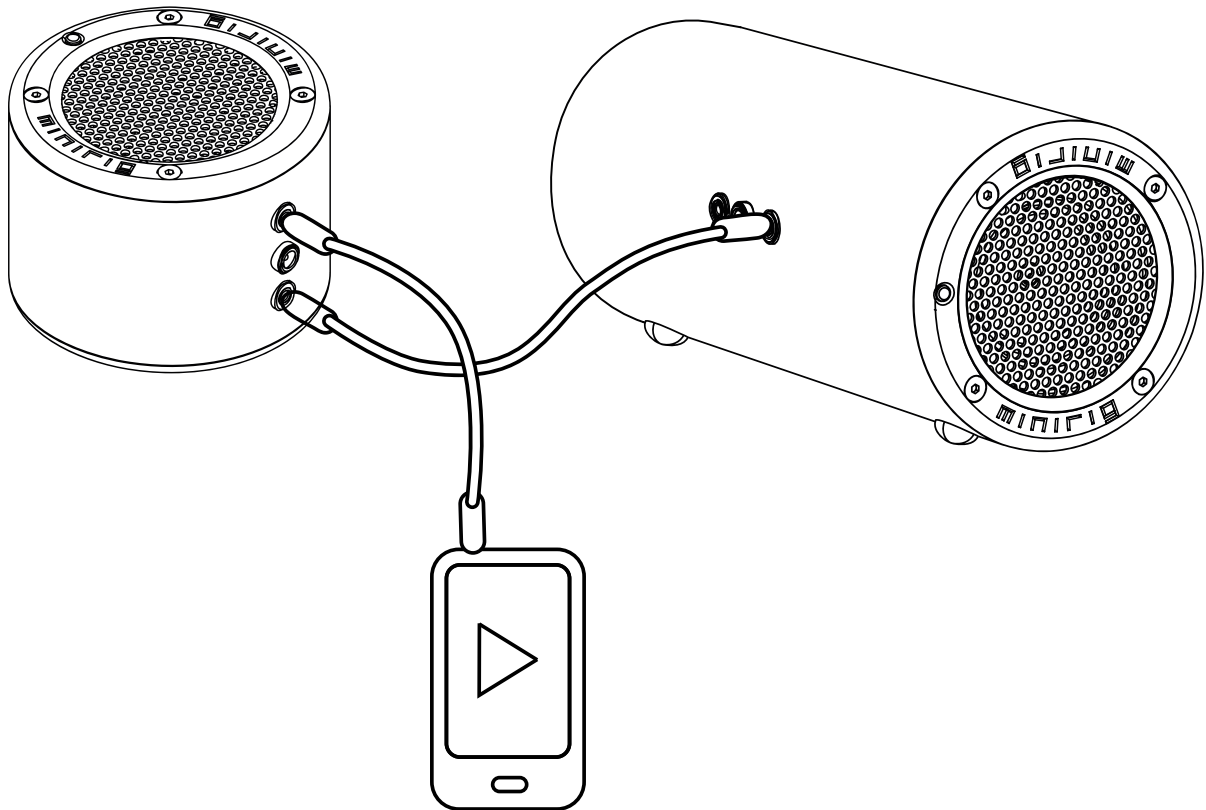

MINI 19

PORTABLE RECHARGEABLE SUBWOOFER

QUICK START GUIDE MRS 2

1. UNPACKING - WHAT IS INSIDE THE PACKAGING

2. BLUETOOTH MODE

Connect via Bluetooth to your Minirig 2 or Minirig Mini, then plug your cables into the Subwoofer to turn it on.

3. CABLE MODE

Connect a cable from your device to the Minirig 2 or Minirig Mini and then from the Minirig to the Subwoofer.

4. POWER ON / OFF

Once powered with the cable you can press and hold the button for 2 seconds to turn on / off

5. GAIN SETTINGS

6. GAIN SETTINGS

To change the gain (volume) press and release button once

For the full instruction manual
download the User's Guide at:

WWW.MINIRIGS.CO.UK/SUPPORT