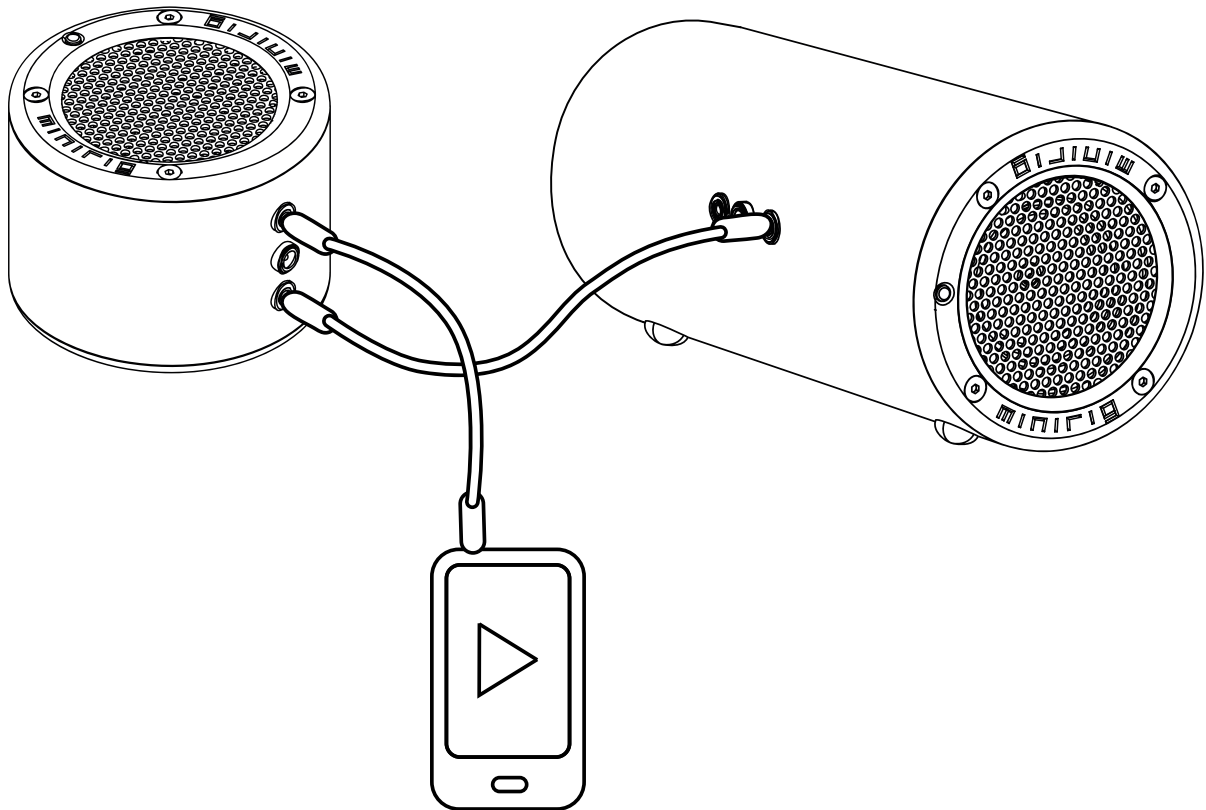

## 2. BLUETOOTH MODE

Connect via Bluetooth to your Minirig 2 or Minirig Mini, then plug your cables into the Subwoofer to turn it on.

### 3. CABLE MODE

Connect a cable from your device to the Minirig 2 or Minirig Mini and then from the Minirig to the Subwoofer.

#### 4. POWER ON / OFF

Once powered with the cable you can press and hold the button for 2 seconds to turn on / off

## 5. GAIN SETTINGS

You can toggle between low and high gain by pressing the LED button