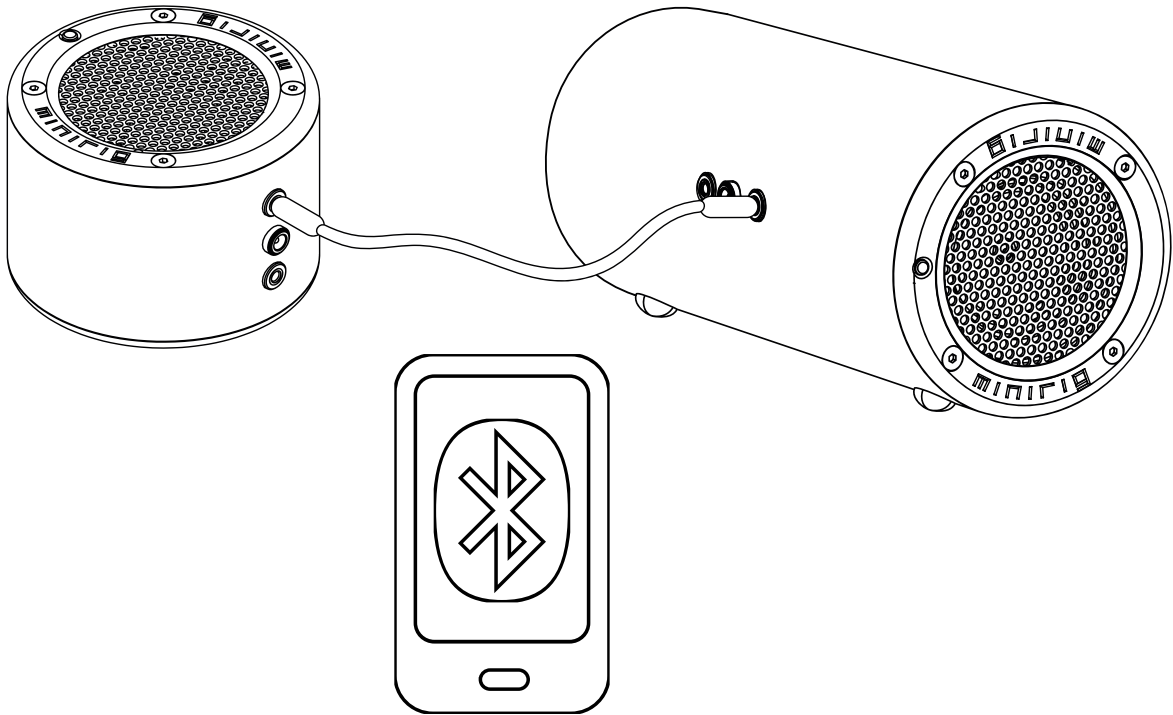

**MINI 19**

PORTABLE RECHARGEABLE SUBWOOFER

---

QUICK START GUIDE MRS 2

---

## 2. BLUETOOTH MODE

Connect via Bluetooth to your Minirig 2 or Minirig Mini, then plug your cables into the Subwoofer to turn it on.

### 3. CABLE MODE

Connect a cable from your device to the Minirig 2 or Minirig Mini and then from the Minirig to the Subwoofer.

## 5. GAIN SETTINGS

You can toggle between low and high gain by pressing the LED button