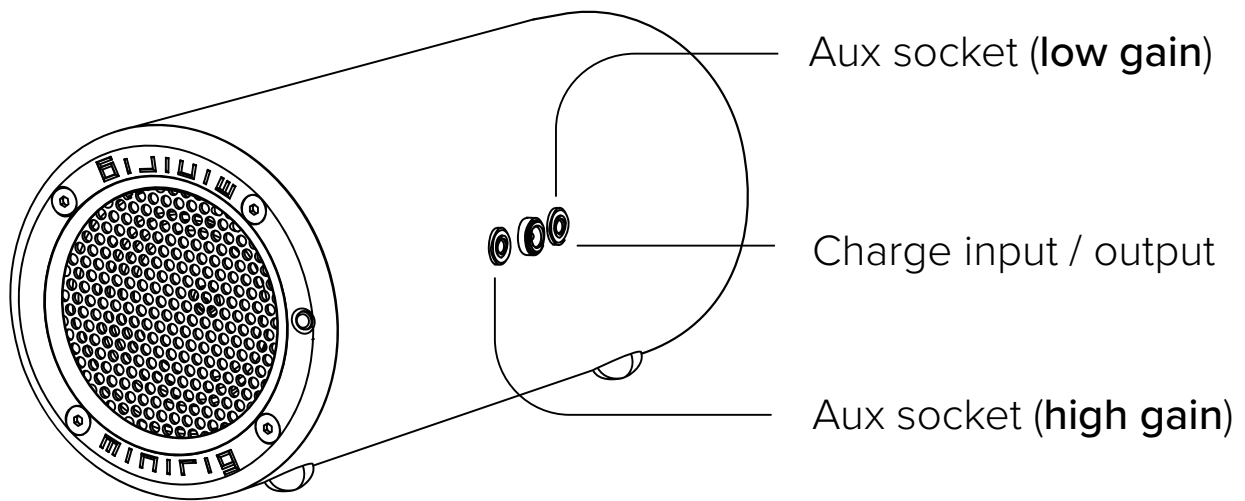

5. GAIN SETTINGS

You can toggle between low and high gain by pressing the LED button