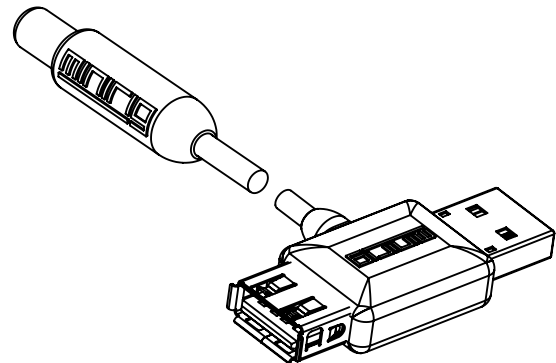

**MINI 19**

PORTABLE RECHARGEABLE SUBWOOFER

---

QUICK START GUIDE MRS 2

---

## 2. BLUETOOTH MODE

Connect via Bluetooth to your Minirig 2 or Minirig Mini, then plug your cables into the Subwoofer to turn it on.

### 3. CABLE MODE

Connect a cable from your device to the Minirig 2 or Minirig Mini and then from the Minirig to the Subwoofer.