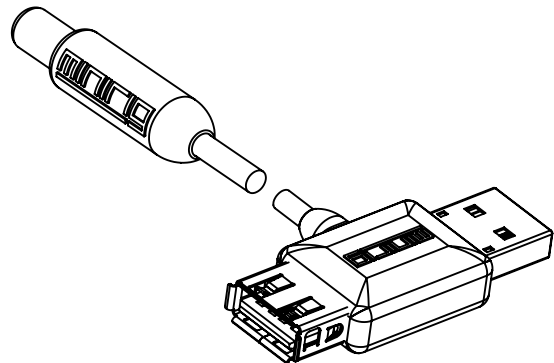

MINI 19

PORTABLE RECHARGEABLE SUBWOOFER

QUICK START GUIDE MRS 2

1. UNPACKING - WHAT IS INSIDE THE PACKAGING

2. BLUETOOTH MODE

Connect via Bluetooth to your Minirig 2 or Minirig Mini, then plug your cables into the Subwoofer to turn it on.

3. CABLE MODE

Connect a cable from your device to the Minirig 2 or Minirig Mini and then from the Minirig to the Subwoofer.

4. POWER ON / OFF

Once powered with the cable you can press and hold the button for 2 seconds to turn on / off