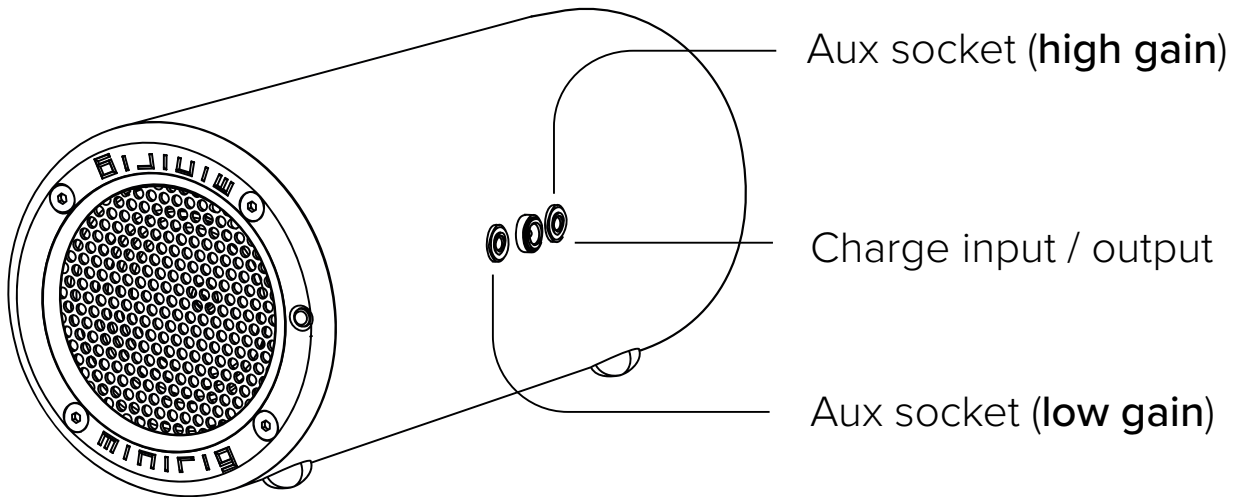

5. GAIN SETTINGS