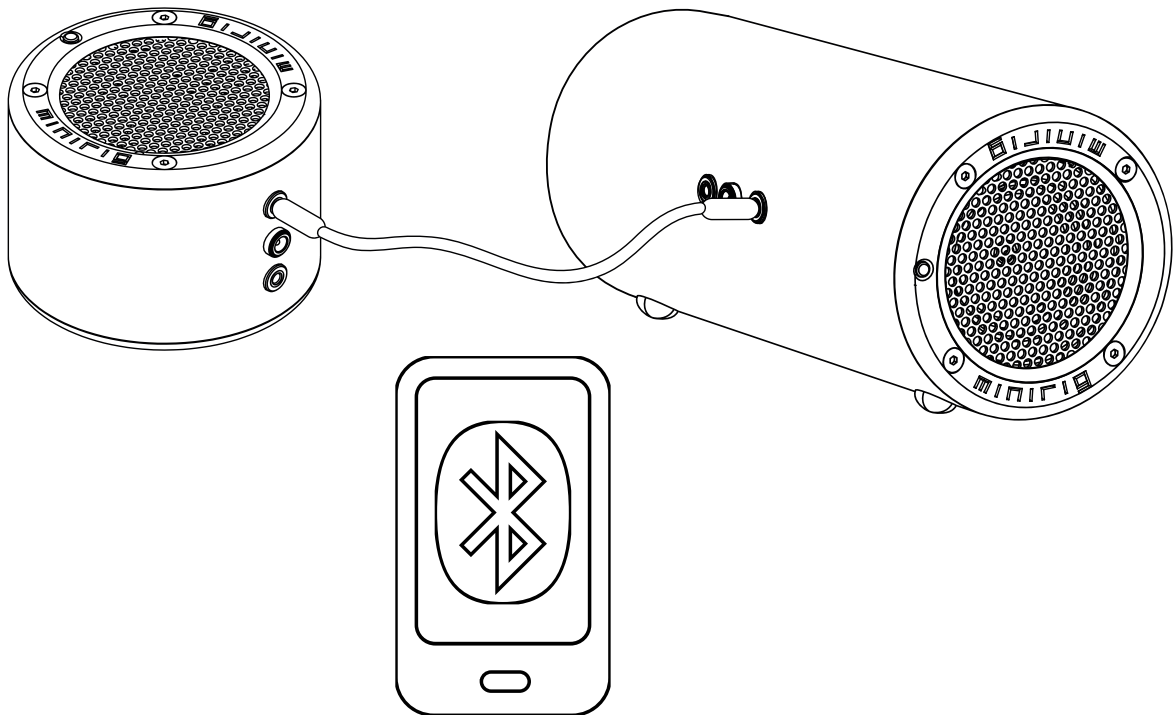

MINI 19

PORTABLE RECHARGEABLE SUBWOOFER

QUICK START GUIDE MRS 2

1. UNPACKING - WHAT IS INSIDE THE PACKAGING

2. BLUETOOTH MODE

Connect via Bluetooth to your Minirig 2 or Minirig Mini, then plug your cables into the Subwoofer to turn it on.

3. CABLE MODE

Connect a cable from your device to the Minirig 2 or Minirig Mini and then from the Minirig to the Subwoofer.

4. POWER ON / OFF

Once powered with the cable you can press and hold the button for 2 seconds to turn on / off

5. GAIN SETTINGS

6. GAIN SETTINGS

To change the gain (volume) press and release button once

For the full instruction manual
download the User's Guide at:

WWW.MINIRIGS.CO.UK/SUPPORT